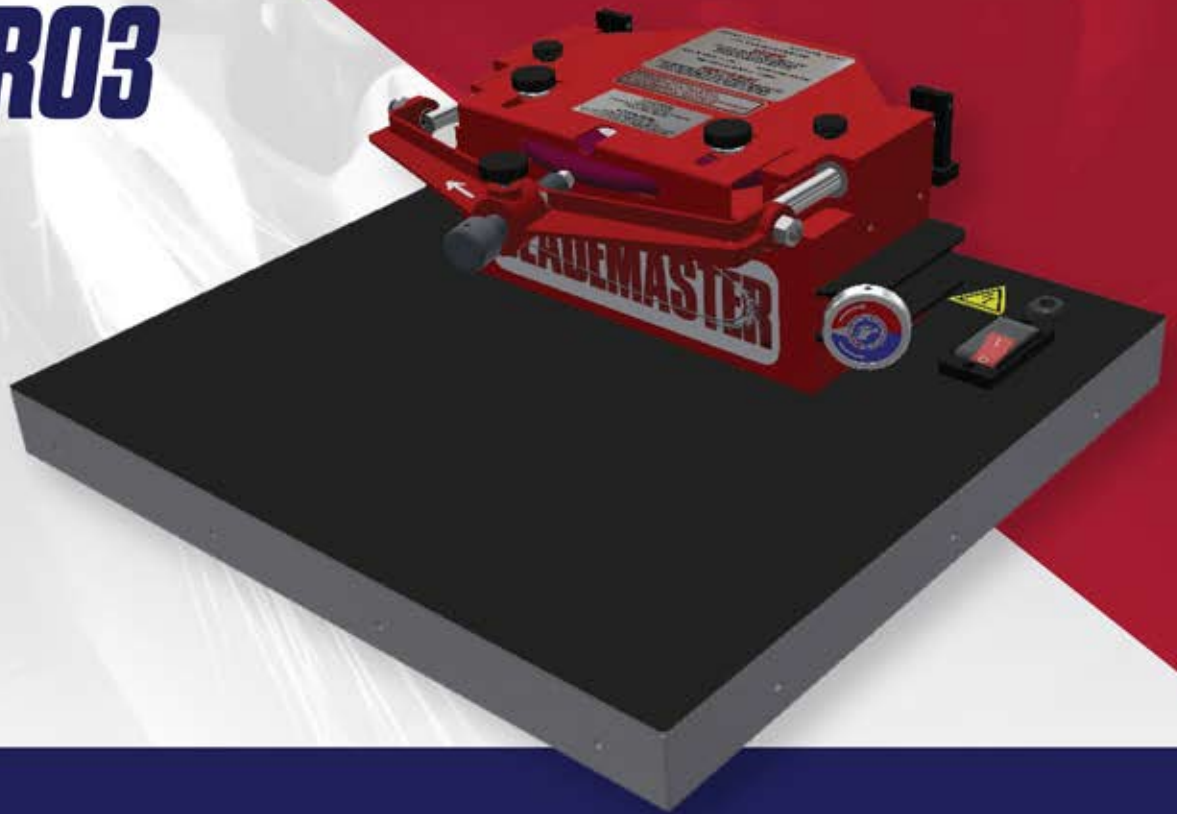

# BRPPRO3

- ✓ New feed system that pushes at center of rear yoke bar to eliminate crabbing
- ✓ New single speed motor
- ✓ 115V / 1 PH / 60 Hzz X 6.5 A
- ✓ Shipping info - 1 CARTON 26" X 26" X 23" 85 LBS